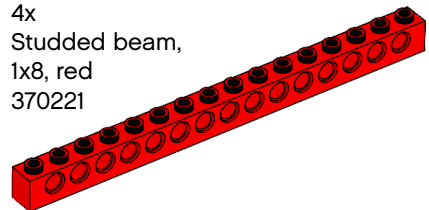

2x
Tile, 1x2, yellow
306924

4x
Plate, 1x6, white
366601

4x
Studded beam, 1x2, red
370021

4x
Tile, 1x4, yellow
243124

4x
Plate, 1x8, white
346001

4x
Studded beam, 1x4, red
370121

2x
Tube, 2-module, yellow
4526983

2x
Plate with holes, 2x4, white
370901

4x
Studded beam, 1x6, red
389421

2x
Angular block
with crosshole, yellow
4107800

6x
Plate with holes, 2x6, white
4527947

4x
Studded beam,
1x8, red
370221

2x
Cross block, 2-module, yellow
4173666

4x
Plate, 2x2, green
302228

6x
Studded beam, 1x16, red
370321

1x
Minifigure, cap, orange
4583147

2x
Gear, 24-tooth, dark gray
4514558

2x
Connector peg
with friction, 3-module, blue
4514553

2x
Minifigure, head, yellow
4651441