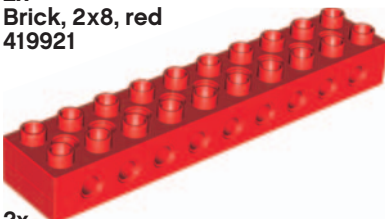

3x
Brick, 2x4, green
301128

4x
Beam, 11-module, yellow
652524

2x
Brick, 2x8, red
419921

2x
String with hook, yellow
75536

2x
Brick with holes, 2x10, red
75350

2x
Gear, 24-tooth crown, blue
4501054

4x
Axle with gear,
5-module, 8-tooth, blue
652323

1x
Worm gear, blue
4271573

2x
Gear, 24-tooth crown, red
652921

2x
Axle with gear,
8-module, 8-tooth, blue
4113296

6x
Connector peg, handle, yellow
4493718

2x
Gear, 40-tooth crown, yellow
4501044

7x
Axle, 6-module, grey
4211534