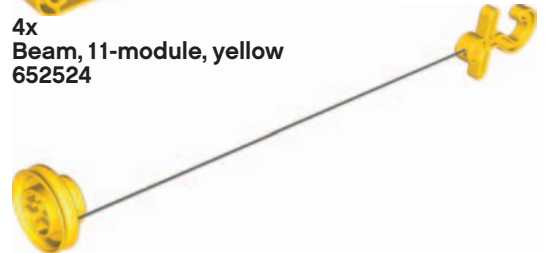

LEGO® Element Survey

1x
LEGO® DUPLO® girl
4271511

1x
LEGO® DUPLO® boy
4502103

1x
Brick with eyes, oval, 2x4x2, yellow
81981

4x
Brick with arch, 2x3, red
230221

4x
Brick with holes, 2x4, red
75349

2x
Plate, 2x4, yellow
4160152

3x
Brick, 2x2, yellow
343724

5x
Brick, 2x4, yellow
301124

2x
Bridge element, 2x4x2, yellow
4221004

2x
Brick, 2x2, red
343721

4x
Brick, 2x4, red
301121

2x
Beam, 7-module, yellow
652424

3x
Brick, 2x2, green
343728

3x
Brick, 2x4, green
301128

4x
Beam, 11-module, yellow
652524

2x
Brick, 2x8, red
419921

2x
String with hook, yellow
75536

2x
Brick with holes, 2x10, red
75350

2x
Gear, 24-tooth crown, blue
4501054

4x
Axle with gear,
5-module, 8-tooth, blue
652323

1x
Worm gear, blue
4271573

2x
Gear, 24-tooth crown, red
652921

2x
Axle with gear,
8-module, 8-tooth, blue
4113296

6x
Connector peg, handle, yellow
4493718

2x
Gear, 40-tooth crown, yellow
4501044

7x
Axle, 6-module, grey
4211534